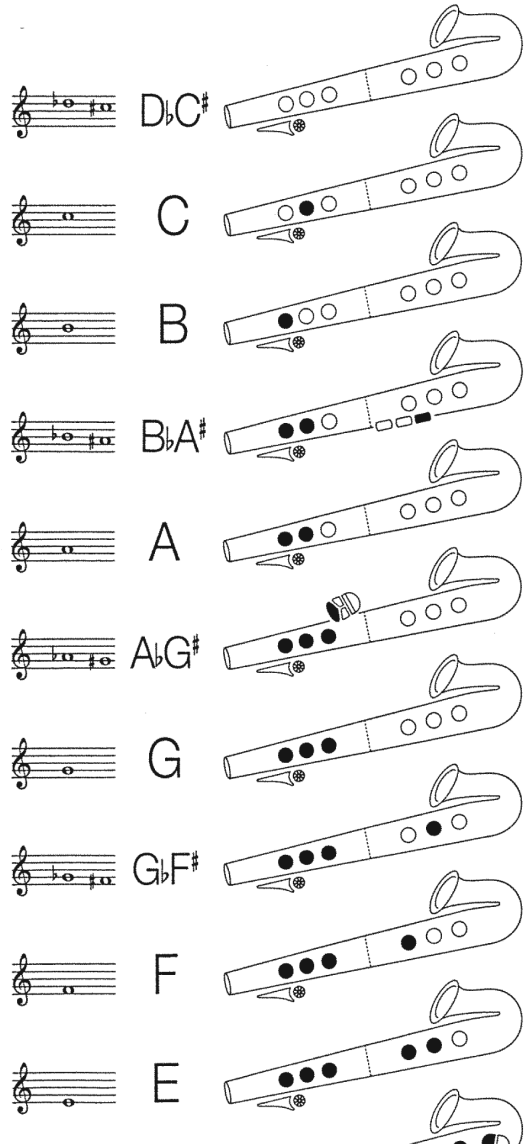

# Instrumental Learning Charts Information & Sample Insides

- Instrumental Learning Charts available for:
  - Baritone
  - Clarinet
  - Flute
  - French Horn in F
  - Sax
  - Trombone
  - Trumpet
  - Tuba
- Single folder on durable card stock
- Notation chart
- Major scale chart including *solfège* information
- Fingering chart with staff notation and letter names
- Note value chart includes: whole, half, quarter, eighth and sixteenth
- Grand staff with corresponding keyboard identification
- Ideal reference for amateur and professional musicians
- Great teaching tool for private or class lessons
- Fits comfortably into most music folios

## MECLI<sup>®</sup> Major Scale Chart

do	G <sup>b</sup>	D <sup>b</sup>	A <sup>b</sup>	E <sup>b</sup>	B <sup>b</sup>	F	C	G	D	A	E	B	F <sup>#</sup>
ti	F	C	G	D	A	E	B	F <sup>#</sup>	C <sup>#</sup>	G <sup>#</sup>	D <sup>#</sup>	A <sup>#</sup>	E <sup>#</sup>
la	E <sup>b</sup>	B <sup>b</sup>	F	C	G	D	A	E	B	F <sup>#</sup>	C <sup>#</sup>	G <sup>#</sup>	D <sup>#</sup>
so	D <sup>b</sup>	A <sup>b</sup>	E <sup>b</sup>	B <sup>b</sup>	F	C	G	D	A	E	B	F <sup>#</sup>	C <sup>#</sup>